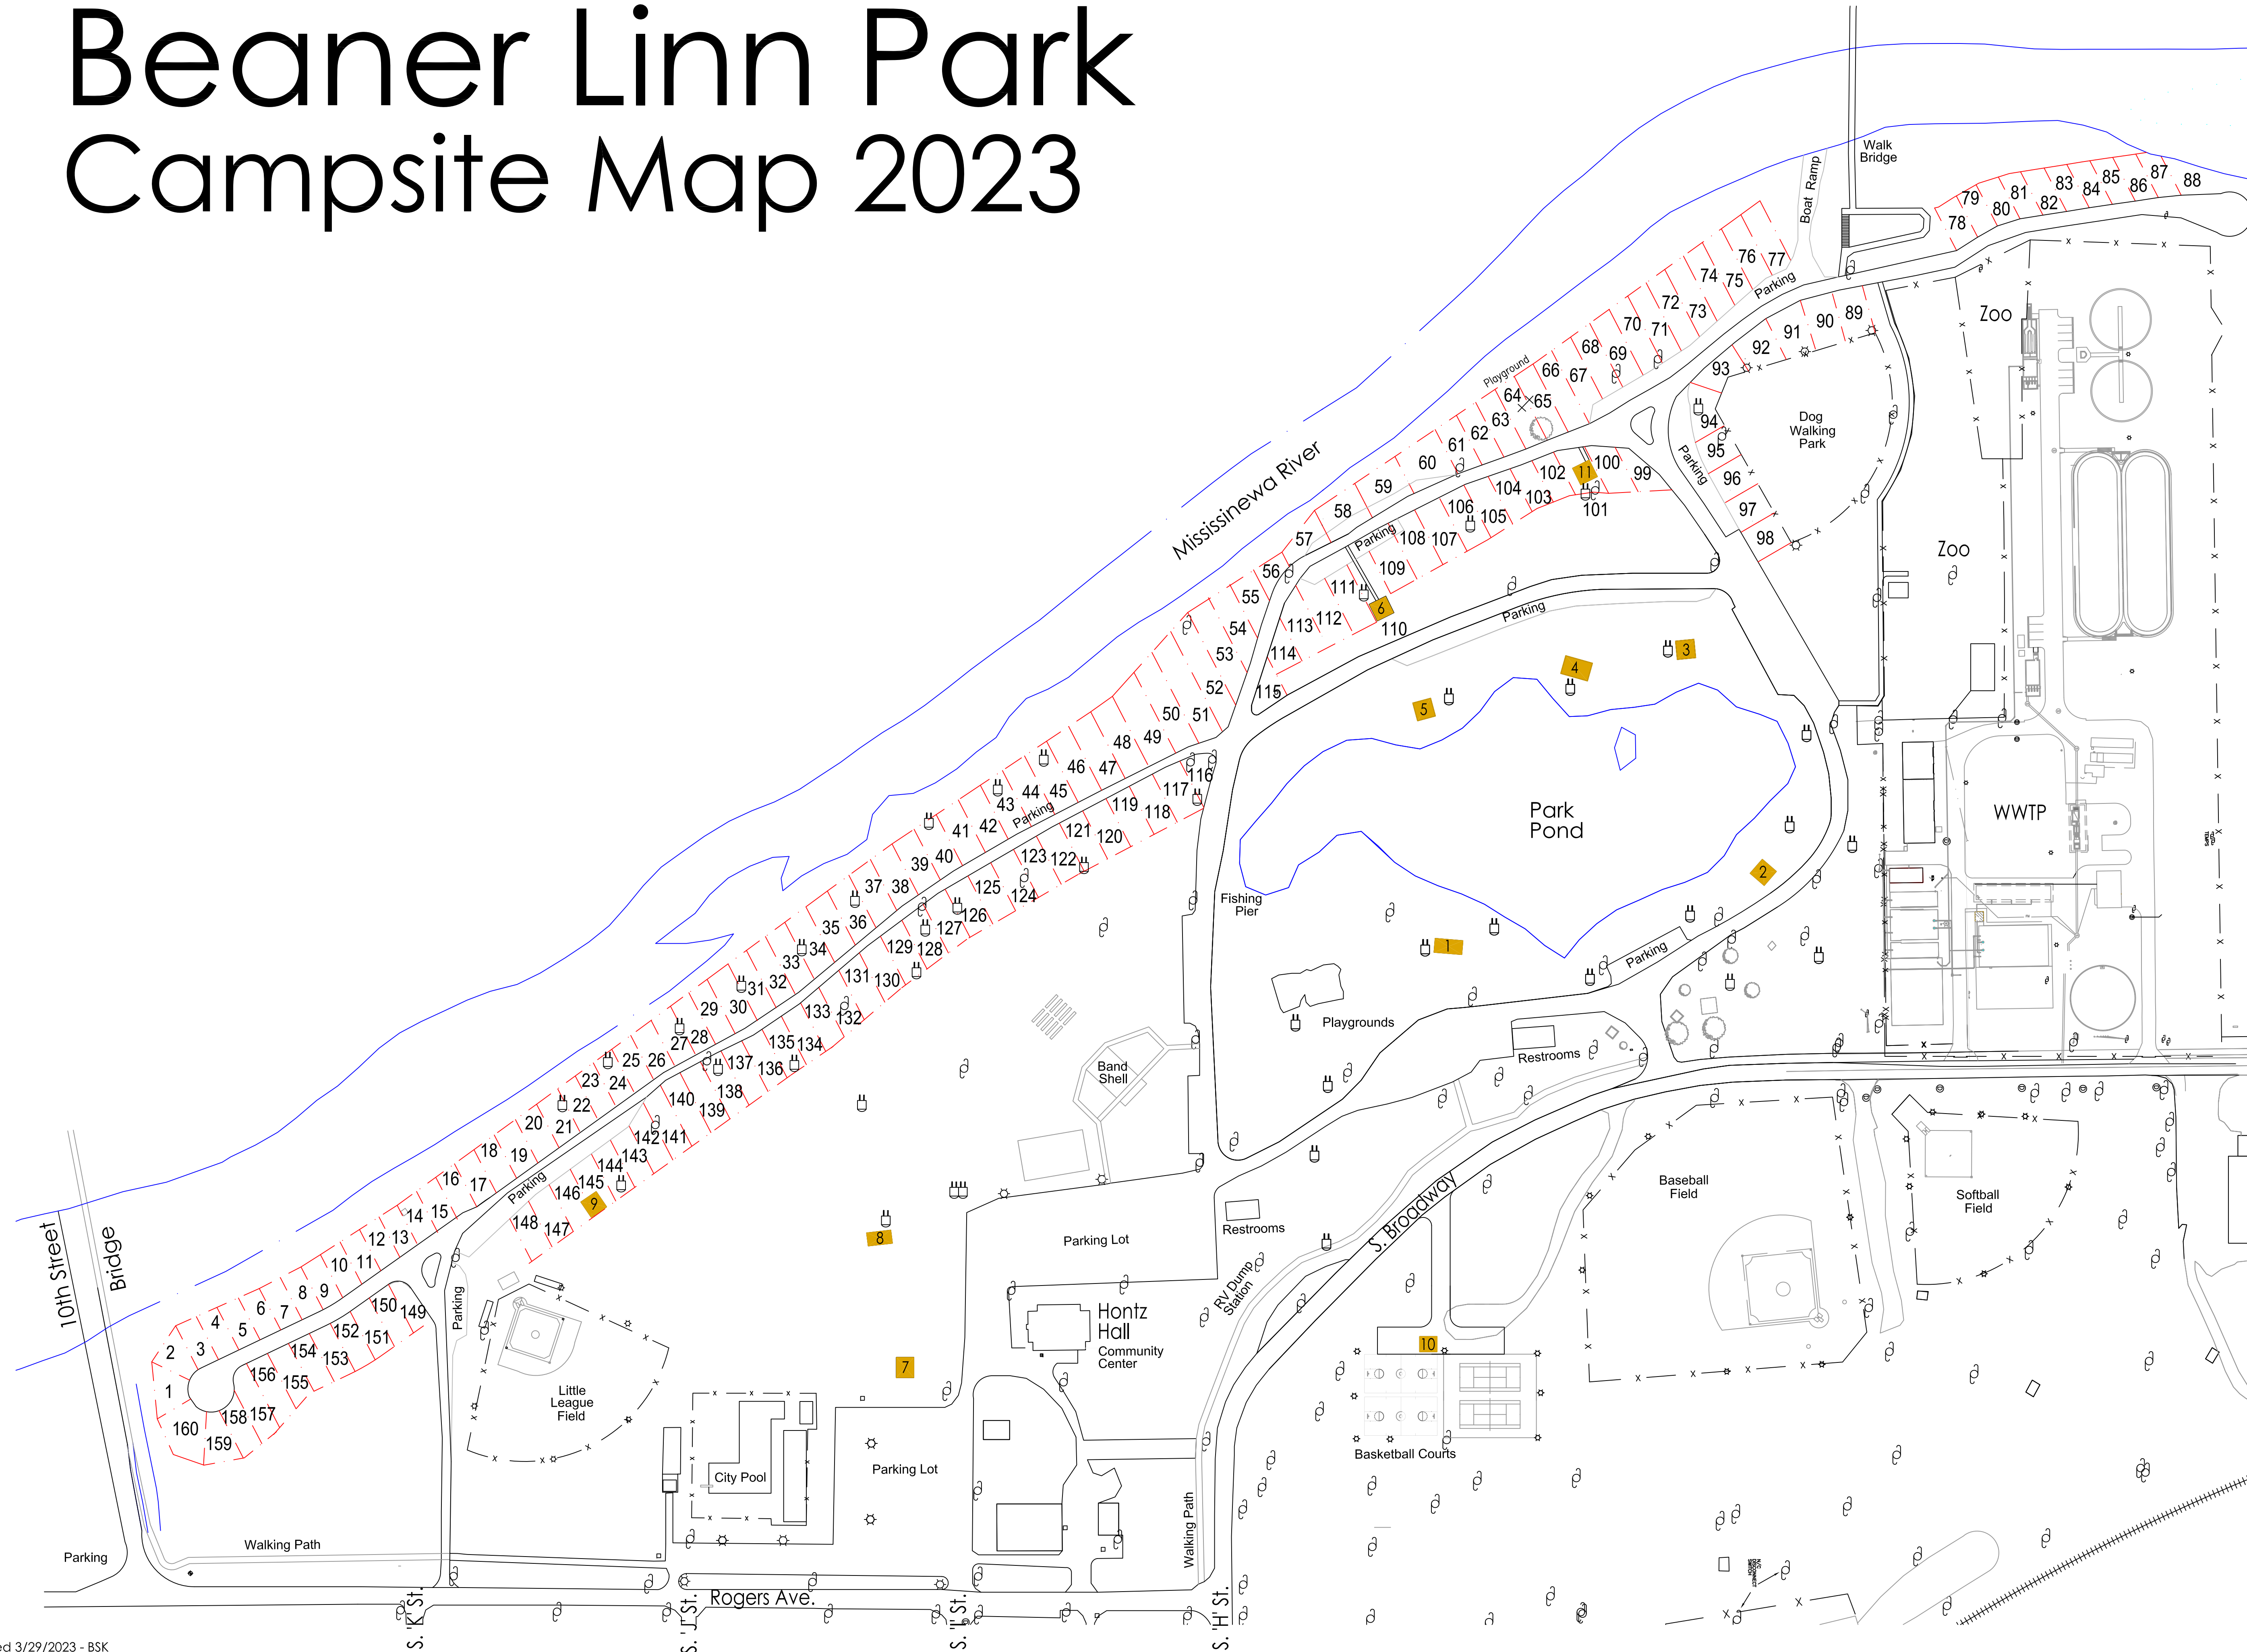

Beaver Linn Park Campsite Map 2023

Park Site Legend

-  Utility Pole
-  Electric Service
-  Park Pavilion Shelter #
-  Boundary
-  Campsite #

Scale: 1"-100'